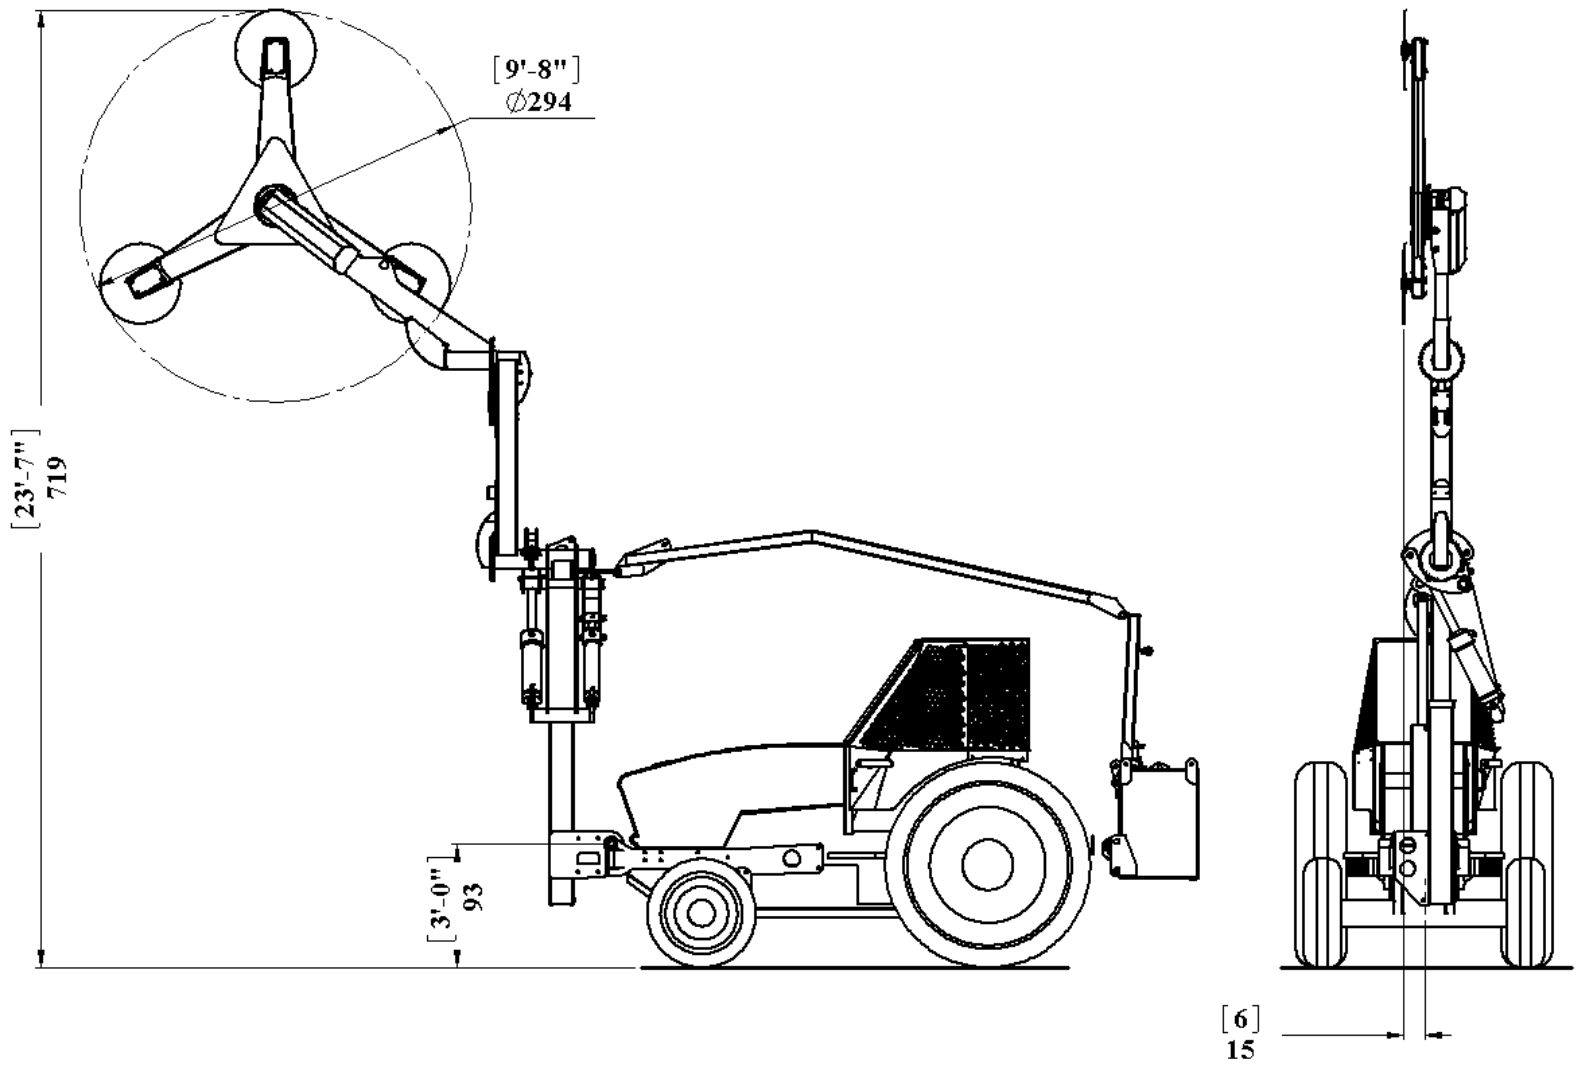

Up date – January 2013

HS900W-KIT- HEDGER&TOPPER&SKIRTER

Note: machine show mounted on JD5425 tractor .

Dimensions may very according to tractor model and mounting location.

Please contact us in case of special needs .

HS900W-KIT-HEDGING -MAX.REACH FROM CENTER

HS900W-KIT-HEDGING- MAX. HEIGHT

HS900W-KIT-TOPPING - MAX.REACH FROM CENTER

HS900W-KIT-TOPPING - MAX. HEIGHT

HS750W-S-KIT-TRANSPORT

As to almost endless positions, please contact us
For drawing of specific need.

HS900W-KIT- SKIRTING

HS900W-KIT- HEDGER&TOPPER&SKIRTER