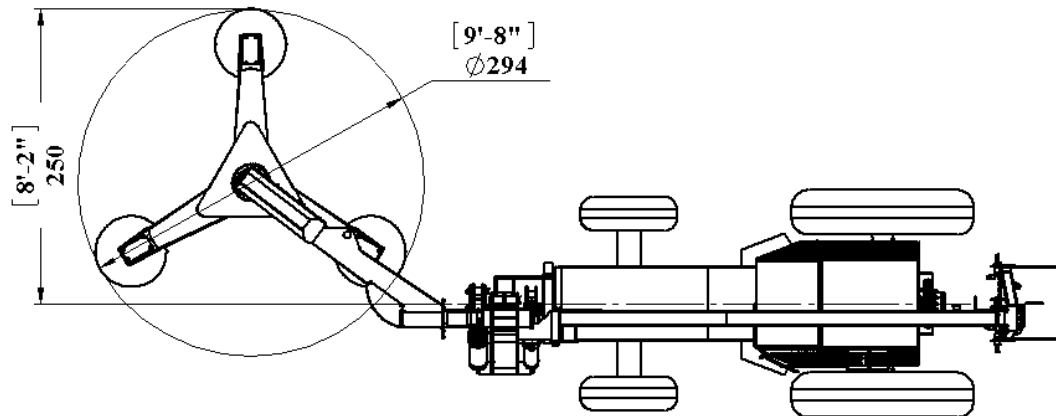

Up date – January 2013

HS900W-KIT- HEDGER&TOPPER&SKIRTER

Note: machine show mounted on JD5425 tractor .

Dimensions may very according to tractor model and mounting location.

Please contact us in case of special needs .

HS900W-KIT-HEDGING -MAX.REACH FROM CENTER

HS900W-KIT-HEDGING- MAX. HEIGHT

HS900W-KIT-TOPPING - MAX.REACH FROM CENTER

HS900W-KIT-TOPPING - MAX. HEIGHT

HS750W-S-KIT-TRANSPORT

As to almost endless positions, please contact us
For drawing of specific need.

HS900W-KIT- SKIRTING

HS900W-KIT- HEDGER&TOPPER&SKIRTER