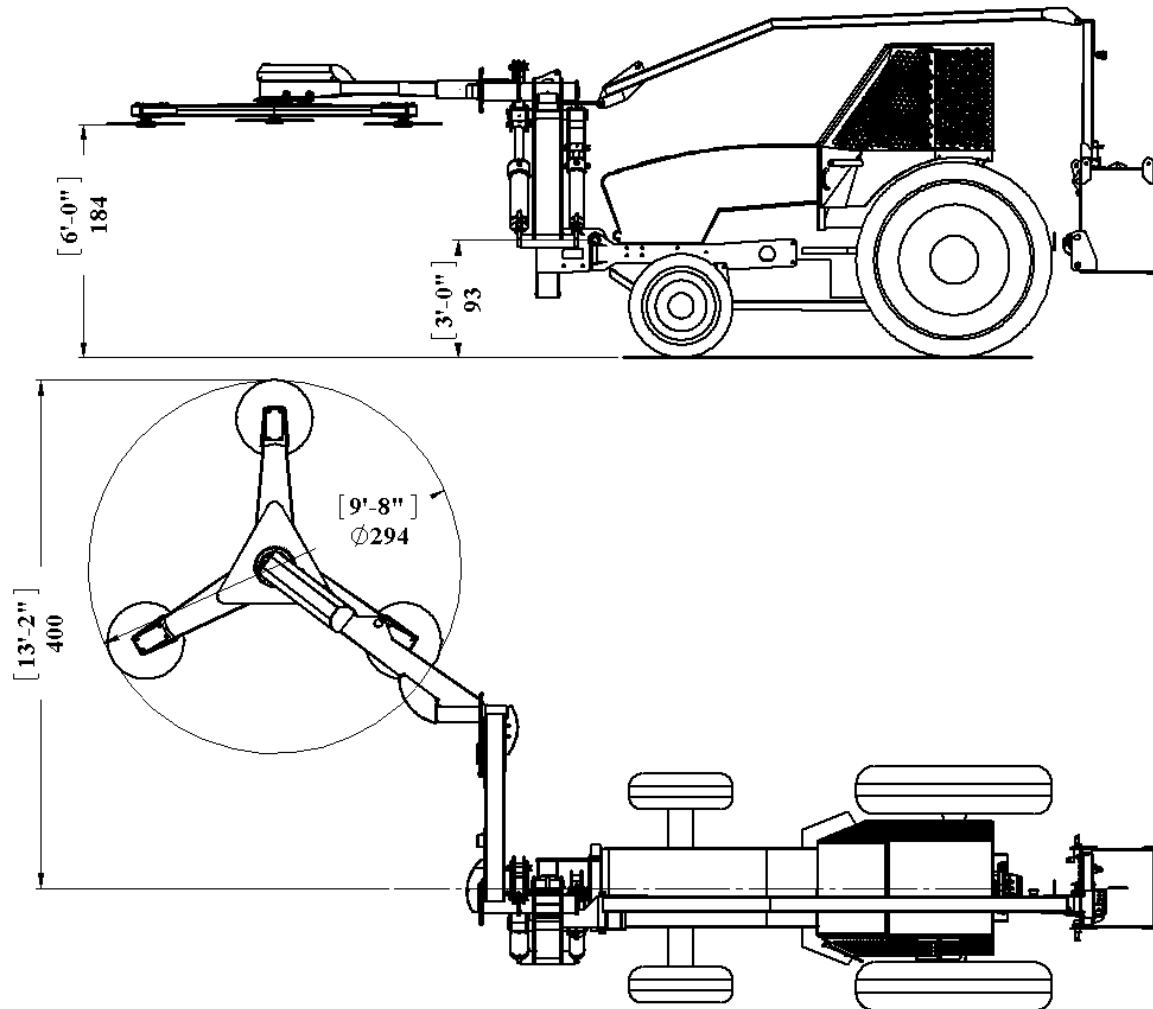

Up date – January 2013

HS900W-KIT- HEDGER&TOPPER&SKIRTER

Note: machine show mounted on JD5425 tractor .

Dimensions may very according to tractor model and mounting location.

Please contact us in case of special needs .

HS900W-KIT-HEDGING -MAX.REACH FROM CENTER

HS900W-KIT-HEDGING- MAX. HEIGHT

HS900W-KIT-TOPPING - MAX.REACH FROM CENTER

HS900W-KIT-TOPPING - MAX. HEIGHT

HS750W-S-KIT-TRANSPORT

As to almost endless positions, please contact us
For drawing of specific need.

HS900W-KIT- SKIRTING

HS900W-KIT- HEDGER&TOPPER&SKIRTER