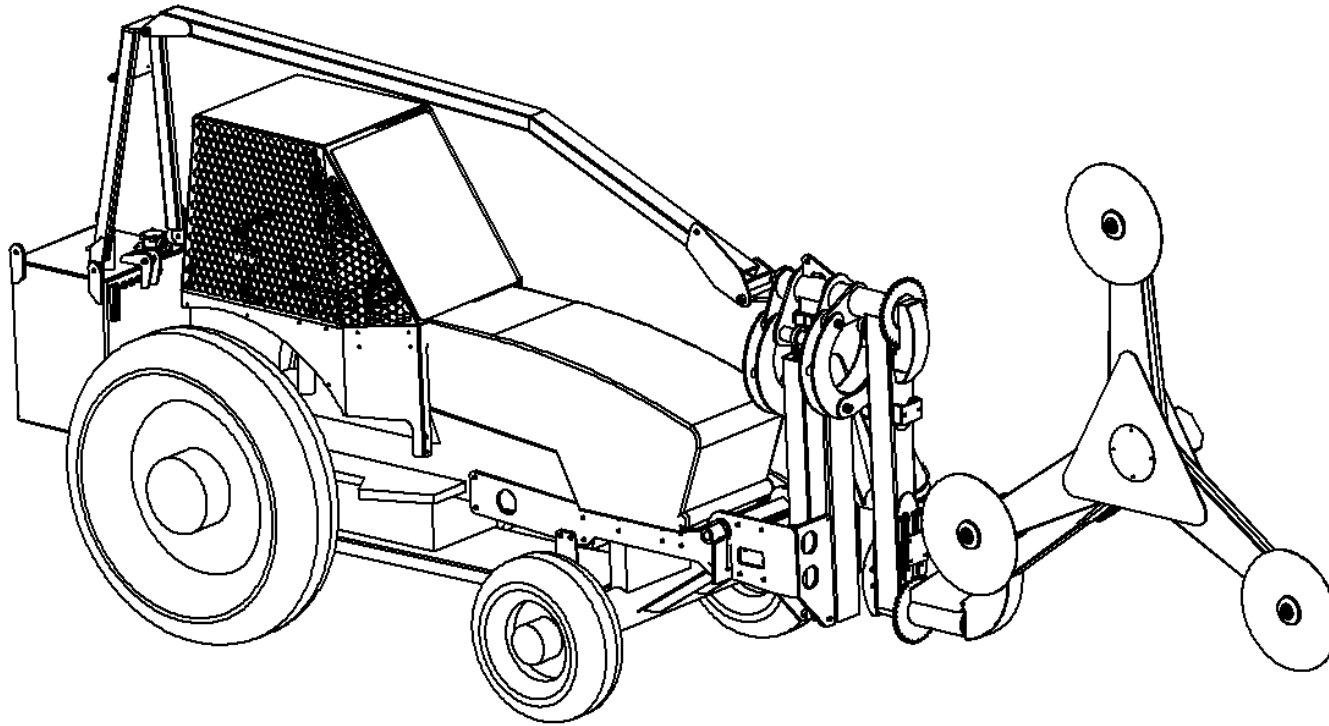

Up date – January 2013

HS900W-KIT- HEDGER&TOPPER&SKIRTER

Note: machine show mounted on JD5425 tractor .

Dimensions may very according to tractor model and mounting location.

Please contact us in case of special needs .

HS900W-KIT-HEDGING -MAX.REACH FROM CENTER

HS900W-KIT-HEDGING- MAX. HEIGHT

HS900W-KIT-TOPPING - MAX.REACH FROM CENTER

HS900W-KIT-TOPPING - MAX. HEIGHT

HS750W-S-KIT-TRANSPORT

As to almost endless positions, please contact us
For drawing of specific need.