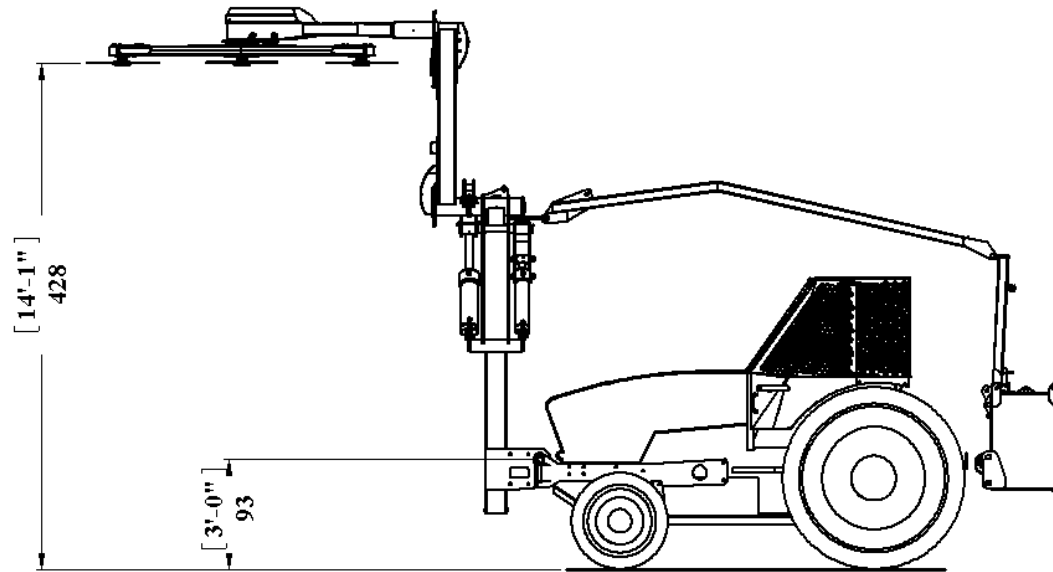

Up date – January 2013

HS900W-KIT- HEDGER&TOPPER&SKIRTER

Note: machine show mounted on JD5425 tractor .

Dimensions may very according to tractor model and mounting location.

Please contact us in case of special needs .

HS900W-KIT-HEDGING -MAX.REACH FROM CENTER

HS900W-KIT-HEDGING- MAX. HEIGHT

HS900W-KIT-TOPPING - MAX.REACH FROM CENTER

HS900W-KIT-TOPPING - MAX. HEIGHT

HS750W-S-KIT-TRANSPORT

As to almost endless positions, please contact us
For drawing of specific need.