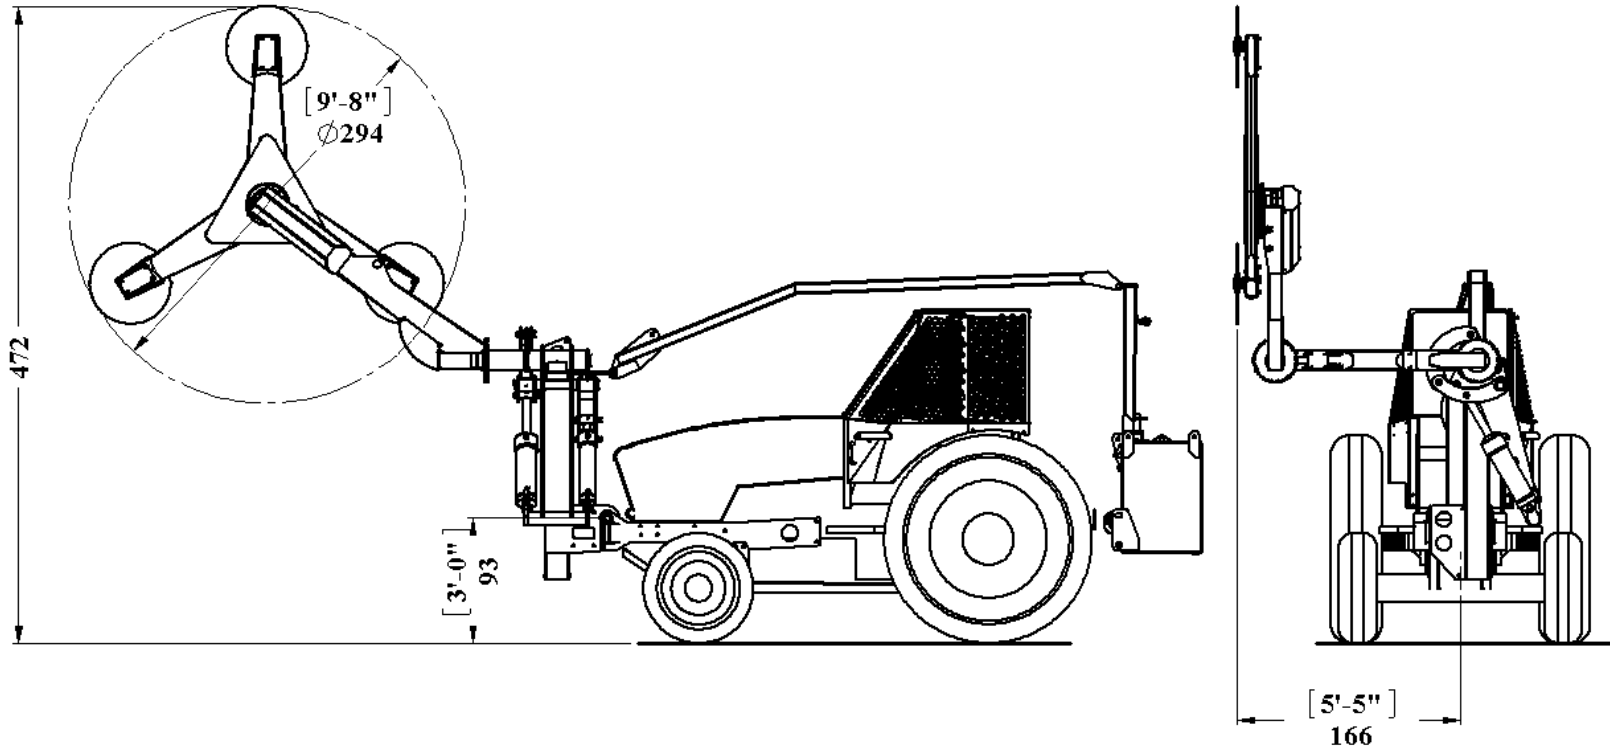

Up date – January 2013

HS900W-KIT- HEDGER&TOPPER&SKIRTER

Note: machine show mounted on JD5425 tractor .

Dimensions may very according to tractor model and mounting location.

Please contact us in case of special needs .

HS900W-KIT-HEDGING -MAX.REACH FROM CENTER

HS900W-KIT-HEDGING- MAX. HEIGHT

HS900W-KIT-TOPPING - MAX.REACH FROM CENTER

HS900W-KIT-TOPPING - MAX. HEIGHT

HS750W-S-KIT-TRANSPORT

As to almost endless positions, please contact us
For drawing of specific need.